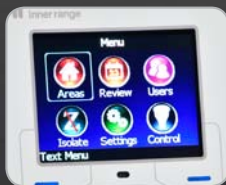

# PRISMA T E R M I N A L

- Available in stylish Black or White versions
- Contemporary slimline surface mount design
- Full colour LCD backlit screen
- Large - easy to read text
- Icon & Scroll wheel navigation system
- Function keys for quick item selection
- Scrollable display for menus and lists
- Light sensitive auto dimming LCD backlight
- Variable colour RGB keypad backlight
- Logged off temperature display
- 8 LED indicators for Area status display
- Instant help text available anytime, at the press of a key
- Simultaneously display diary & alarm events
- 8-bit digital sound tones
- Programmable panic key and duress option

## Prisma Colour Graphic Terminal

The Prisma Terminal is a stylish and cost-effective new user interface for the Concept 4000 System. Featuring a full colour LCD screen, the Prisma Terminal leverages its user experience from commonplace mobile communications and personal entertainment devices. It offers a simple to use icon, function key and scroll wheel based navigation system, together with large easy to read text. As a result the new Prisma Terminal provides a delightful user experience. Equipped with variable colour keypad backlight and auto-dimming backlight technology, the Prisma Terminal can be tailored to blend in or stand out in any environment.

Supporting all the standard programming, commissioning and user features of the Elite terminal, the Prisma Terminal brings new dimensions to the feature set and includes an array of 8 LED's for area status indication, sophisticated 8-bit digital sound tones and a temperature display option.