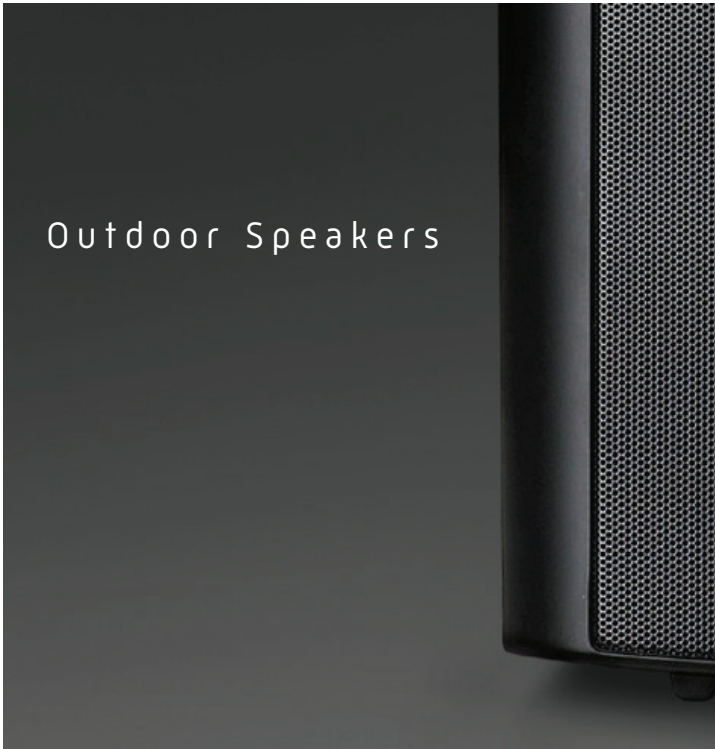

Just because you are outside doesn't mean you have to suffer inferior quality sound. Krix's range of outdoor loudspeakers are fully weatherproof and meet IP standard 54 for dust and moisture resistance. Whether you are using them in commercial applications or beside the pool at home, Krix's outdoor speakers will deliver...come rain, hail or shine.

tropix

experience the great outdoors

The Tropix build on the benchmark set down by the Aquatix waterproof outdoor design. Using a larger enclosure, bass driver and tweeter, the Tropix deliver more effortless bass energy in larger outdoor environments. Maintaining the same cabinet styling and attention to detail within the construction of this all weather enclosure, the Tropix make dining in the great outdoors a memorable experience

Frequency Range	55Hz - 20kHz on wall response
Power Handling	Maximum 110 watts RMS amplifier power. Polyswitch protection has been installed for the tweeter
Sensitivity	87dB for 2.83 volts at 1 metre
Configuration	6 1/2 inch 2-way
Bass Driver	Nominal 165mm (6 1/2") polypropylene cone with rubber surround. 25mm (1") high temperature voice coil wound on a radial vented kapton former and copper shorting ring for lower distortion.
Tweeter	26mm (1") specially damped mylar dome with phase plug. Ferro fluid cooled
Crossover Point	2.4kHz
Impedance	Nominally 8 ohms
Enclosure Type	Sealed and gasketed waterproof trapezoid enclosure with internal bracing. Injection moulded with UV stabilizing
Dimensions	305mm high x 220mm wide x 225mm deep
Finish	Painted satin white or black
Input terminals	5 way hand tightened binding posts, nickel plated
Weight	3.5kg each including bracket
Mounting	Adjustable 'U' shaped aluminium bracket