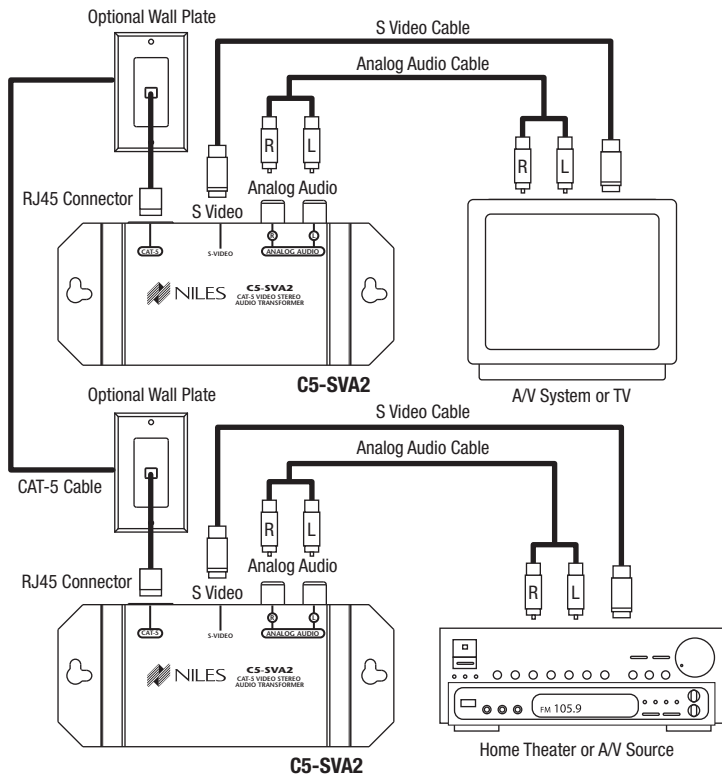

INSTALLATION

1. Turn off all power to equipment prior to installation.
2. Make all CAT-5 connections using the components shown in the diagram below.
3. Do not share any other signals on the CAT-5 cable other than the signals being extended by the CAT-5 baluns.
4. Terminate all cables as straight through T-568A terminations.
5. Using the appropriate interconnect cables connect both the source and the destination equipment to the CAT-5 baluns.
6. Once all connections have been made you may power on the equipment again.

C5-SVA2 Balun Connection Diagram

LIMITED WARRANTY

Niles Audio Corporation ("NILES") warrants its passive products (those not requiring AC or battery power) to the original purchaser to be free of manufacturing defects in material and workmanship for a period of ten years from the date of purchase.

This Warranty is subject to the following additional conditions and limitations. The Warranty is void and inapplicable if NILES deems that the product has been used or handled other than in accordance with the instructions provided by the manufacturer, including but not limited to damage caused by accident, mishandling, improper installation, abuse, negligence, or normal wear and tear, or any defect caused by repair to the product by anyone other than NILES or an authorized NILES dealer.

To obtain warranty service, take the unit to the nearest authorized NILES dealer, who will test the product and if necessary, forward it to NILES for service. If there are no authorized NILES dealers in your area, you must write to NILES and include your name, model and serial number of your unit, along with a brief description of the problem. A factory Return Authorization Number will be sent to you. DO NOT RETURN ANY UNIT WITHOUT FIRST RECEIVING WRITTEN AUTHORIZATION AND SHIPPING INSTRUCTIONS FROM NILES.

If the above conditions are met, the purchaser's sole remedy shall be to return the product to NILES, in which case NILES will repair or replace, at its sole option, the defective product without charge for parts or labor. NILES will return a unit repaired or replaced under warranty by shipping same by its usual shipping method from the factory (only) at its expense within the United States of America. THERE ARE NO OTHER WARRANTIES, INCLUDING WITHOUT LIMITATION, EITHER EXPRESS OR IMPLIED WARRANTIES OF MERCHANTABILITY OR FITNESS FOR A PARTICULAR PURPOSE, WITH RESPECT TO THE PRODUCT.

REPAIR OR REPLACEMENT AS PROVIDED UNDER THIS WARRANTY IS THE EXCLUSIVE REMEDY OF THE CONSUMER/PURCHASER. NILES SHALL NOT BE RESPONSIBLE FOR ANY INCIDENTAL OR CONSEQUENTIAL DAMAGES EXCEPT TO THE EXTENT PROVIDED (OR PROHIBITED) BY APPLICABLE LAW.

Some states do not allow the exclusion or limitation of incidental or consequential damages, so the above limitation may not apply to you. This warranty gives you specific legal rights, and you may also have other rights which vary from state to state.

For the name of your nearest authorized NILES dealer contact:
NILES AUDIO CORPORATION, P.O. BOX 160818, Miami, Florida 33116-0818.

Please fill in your product information and retain for your records.

Model **C5-SVA2** Serial No. _____ Purchase Date _____

CAT-5 BALUNS AVAILABLE FROM NILES